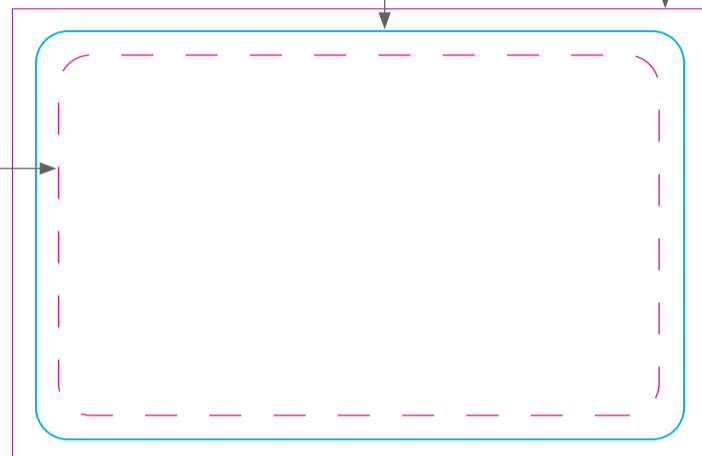

# CR80 PLASTIC CARD

85.5 x 54 mm

### Trim Line:

Actual form and size of card.  
*(Blue line does not print)*

### Bleed area:

If a picture or colored area touch the edges of the art (blue line), please extend it to this purple line.  
*(Purple line does not print)*

### Safety Area:

All text and important images must be inside the dashed lines.  
*(Dashed line does not print)*

FRONT

BACK

1/2" MAGSTRIPE

5/16" MAGSTRIPE

SCRATCH-OFF

LUGGAGE TAG / ID CARD SLOT